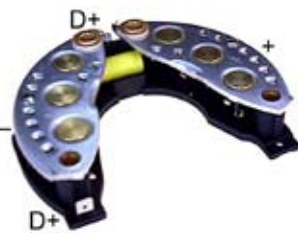

131569 Rectifier
Replacing: UBB242, UBB240
Diode Amp. 50, O.D. 116.00, I.D. 37.10
w/ Diode Trio. 82 Ohm. Resistor.